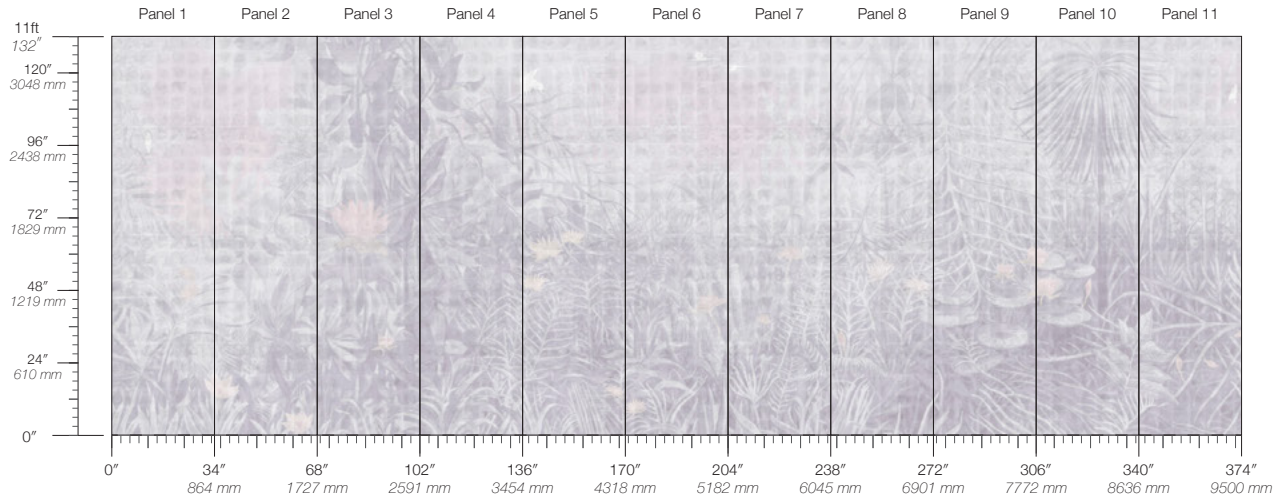

ORIGIN
USA

DISCLAIMER
Panel maps represent mural artwork only. Reference the physical sample for color and texture.

PANEL WIDTH
34" / 864 mm trimmed

FLAMMABILITY
ASTM E84 Adhered Class A

DETAILS
Custom options available

PANEL HEIGHT
132" / 3353 mm standard

ENVIRONMENTAL
Formaldehyde Free,
Heavy Metal Free

PRICE
Available upon request

Wanderlust Realm

Suitable for residential and some commercial projects

COLOR
Realm

STOCK
Made to order