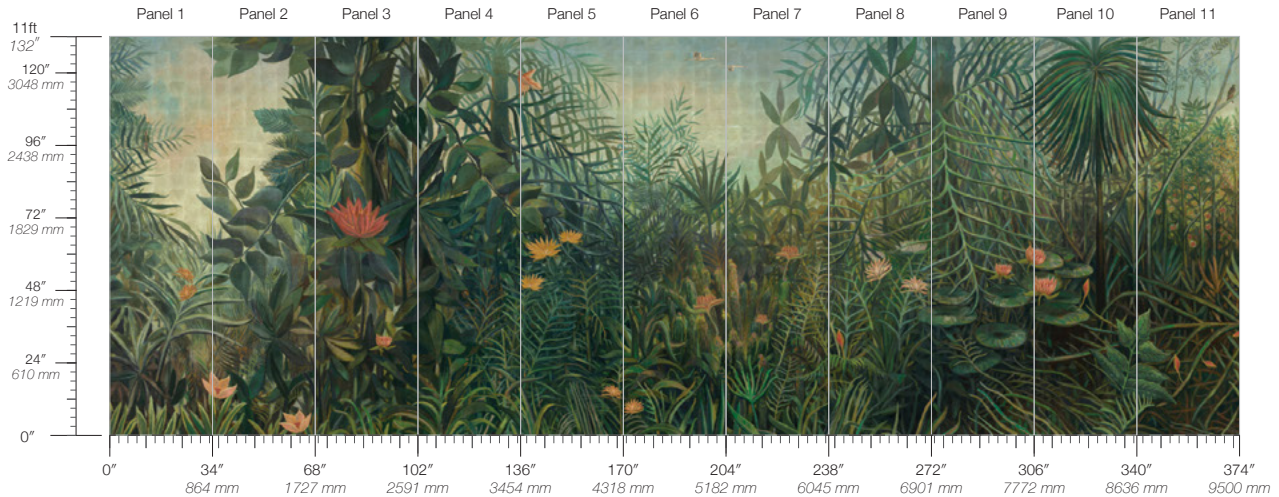

ORIGIN
USA

DISCLAIMER
Panel maps represent mural artwork only. Reference the physical sample for color and texture.

PANEL WIDTH
34" / 864 mm trimmed

FLAMMABILITY
ASTM E84 Adhered Class A

DETAILS
Custom options available

PANEL HEIGHT
132" / 3353 mm standard

ENVIRONMENTAL
Formaldehyde Free,
Heavy Metal Free

PRICE
Available upon request

Wanderlust Enchant

Suitable for residential and some commercial projects

COLOR
Enchant

STOCK
Made to order