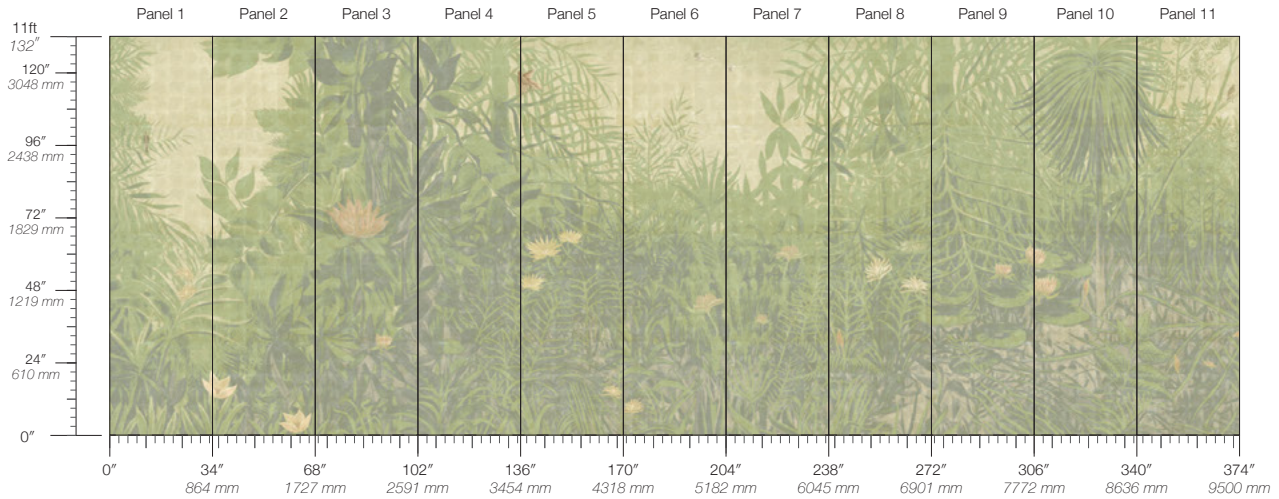

ORIGIN
USA

DISCLAIMER
Panel maps represent mural artwork only. Reference the physical sample for color and texture.

PANEL WIDTH
34" / 864 mm trimmed

FLAMMABILITY
ASTM E84 Adhered Class A

DETAILS
Custom options available

PANEL HEIGHT
132" / 3353 mm standard

ENVIRONMENTAL
Formaldehyde Free,
Heavy Metal Free

PRICE
Available upon request

Wanderlust Voyage

Suitable for residential and some commercial projects

COLOR
Voyage

STOCK
Made to order