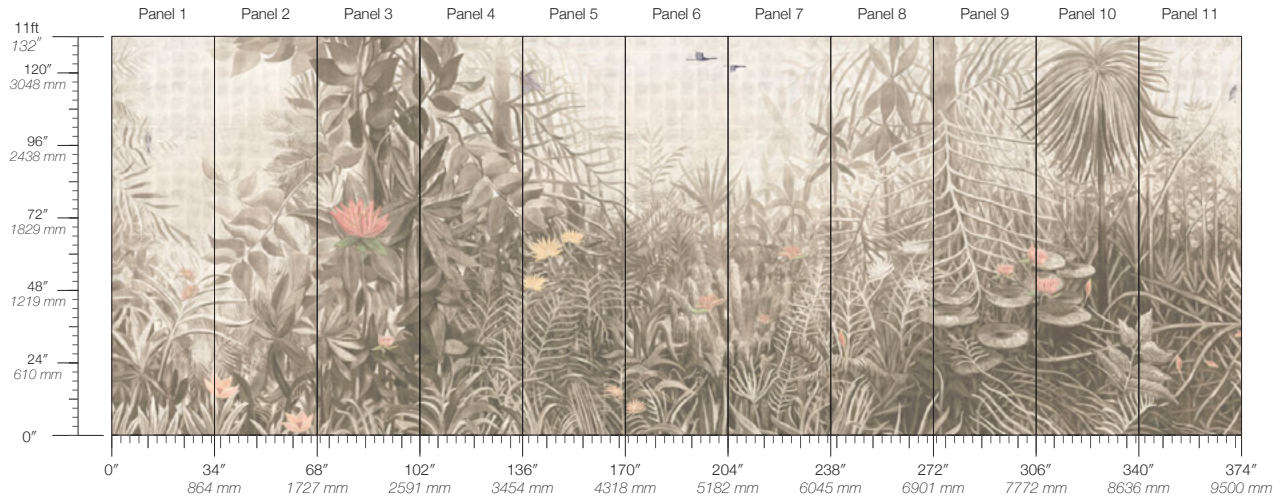

ORIGIN
USA

DISCLAIMER
Panel maps represent mural artwork only. Reference the physical sample for color and texture.

PANEL WIDTH
34" / 864 mm trimmed

FLAMMABILITY
ASTM E84 Adhered Class A

DETAILS
Custom options available

PANEL HEIGHT
132" / 3353 mm standard

ENVIRONMENTAL
Formaldehyde Free,
Heavy Metal Free

PRICE
Available upon request

Wanderlust Unearth

Suitable for residential and some commercial projects

COLOR
Unearth

STOCK
Made to order