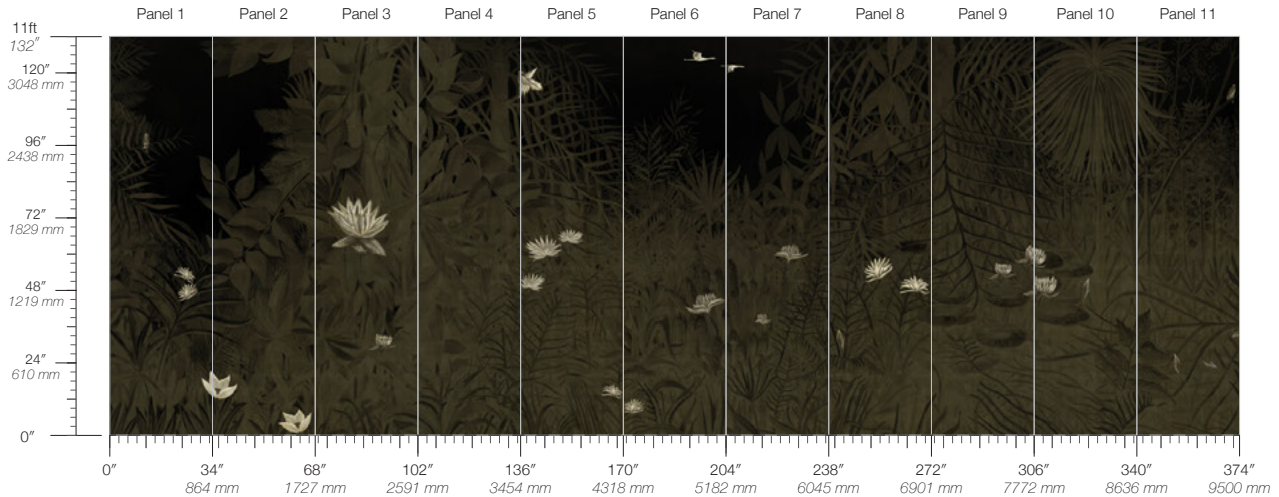

Wanderlust Allure

Suitable for residential and some commercial projects

COLOR
Allure

STOCK
Made to order

REPEAT
Non-repeating

CONTACT
sales@calicowallpaper.com
+1 718 243 1705
57 Lispenard Street
New York, NY 10013 USA

ITEM
4501

MINIMUM
1 panel

LEAD TIME
4 weeks to print

CONTENT
Dutch Metal Leaf

MAINTENANCE
Water-based cleanser

ORIGIN
USA

DISCLAIMER
Panel maps represent mural artwork only. Reference the physical sample for color and texture.

PANEL WIDTH
34" / 864 mm trimmed

FLAMMABILITY
ASTM E84 Adhered Class A

DETAILS
Custom options available

PANEL HEIGHT
132" / 3353 mm standard

ENVIRONMENTAL
Formaldehyde Free,
Heavy Metal Free

PRICE
Available upon request