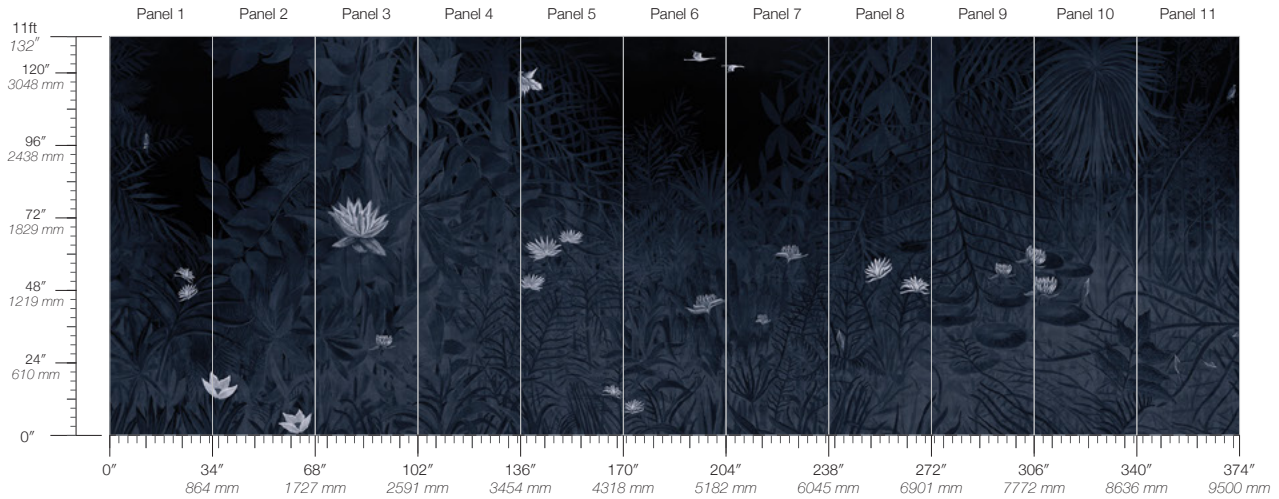

ORIGIN
USA

DISCLAIMER
Panel maps represent mural artwork only. Reference the physical sample for color and texture.

PANEL WIDTH
34" / 864 mm trimmed

FLAMMABILITY
ASTM E84 Adhered Class A

DETAILS
Custom options available

PANEL HEIGHT
132" / 3353 mm standard

ENVIRONMENTAL
Formaldehyde Free,
Heavy Metal Free

PRICE
Available upon request

Wanderlust Delve

Suitable for residential and some commercial projects

COLOR
Delve

STOCK
Made to order