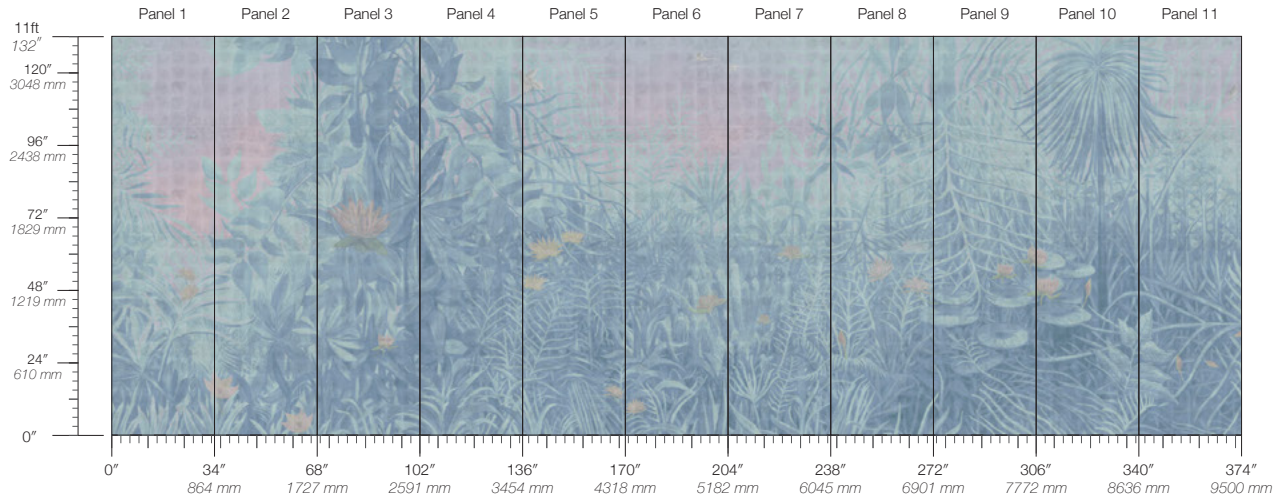

ORIGIN
USA

DISCLAIMER
Panel maps represent mural artwork only. Reference the physical sample for color and texture.

PANEL WIDTH
34" / 864 mm trimmed

FLAMMABILITY
ASTM E84 Adhered Class A

DETAILS
Custom options available

PANEL HEIGHT
132" / 3353 mm standard

ENVIRONMENTAL
Formaldehyde Free,
Heavy Metal Free

PRICE
Available upon request

Wanderlust Venture

Suitable for residential and some commercial projects

COLOR
Venture

STOCK
Made to order