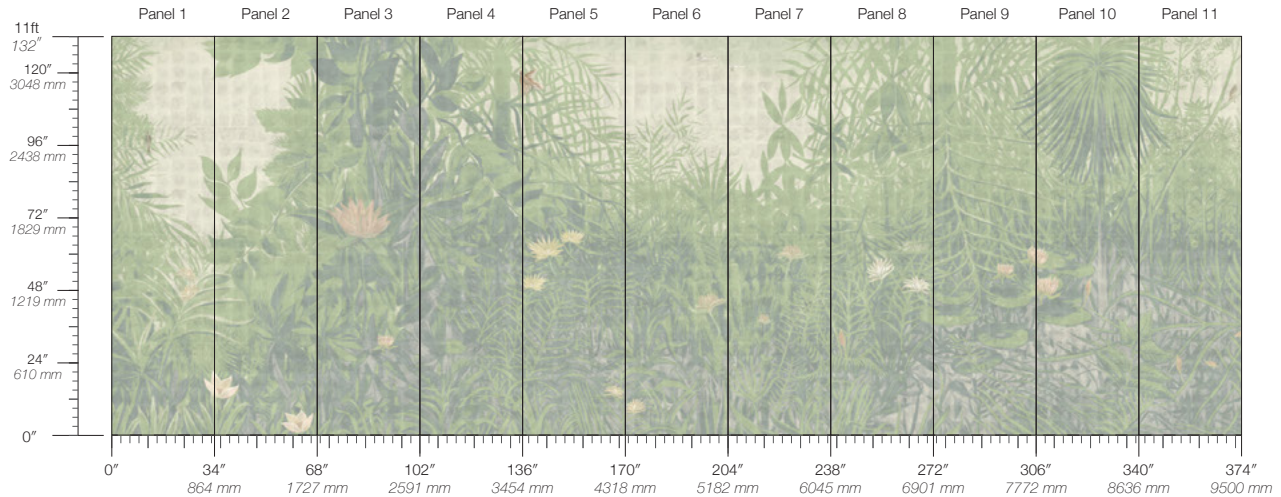

ORIGIN
USA

DISCLAIMER
Panel maps represent mural artwork only. Reference the physical sample for color and texture.

PANEL WIDTH
34" / 864 mm trimmed

FLAMMABILITY
ASTM E84 Adhered Class A

DETAILS
Custom options available

PANEL HEIGHT
132" / 3353 mm standard

ENVIRONMENTAL
Formaldehyde Free,
Heavy Metal Free

PRICE
Available upon request

Wanderlust Haven

Suitable for residential and some commercial projects

COLOR
Haven

STOCK
Made to order